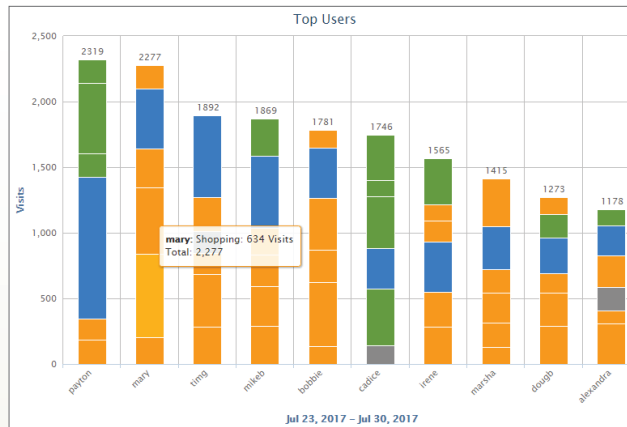

Advanced Employee Web Filtering and Monitoring Hybrid Deployment

CyBlock Hybrid covers your distributed workforce with a local CyBlock install for office locations and CyBlock Cloud for remote and roaming users. The Hybrid deployment extends advanced Web filtering and threat protection to your entire distributed workforce and gives you comprehensive employee reporting with Smart Engine analytics on all employees.

Advanced Web Filtering

- Configure policy exceptions for different users and groups.
- Use white & black lists to restrict or allow access to certain sites.
- Limit users' time online by hour and day of the week.
- Enable users to bypass a blocking action with coaching.
- Inspect or "tunnel" HTTPS by Web site, category, or user ID.
- Identify and stay ahead of a growing number of malware sites.

Comprehensive Employee Reporting

- Show activity for the entire organization, main office, or remote employees by groups, users, and categories.
- View snapshots of cloud Web activity identifying top Internet consumers.
- View trends and comparisons in cloud Web activity.
- Get accurate, actionable, manager-ready detailed reports to further analyze cloud Web usage.
- Easily distribute reports manually or schedule for automatic distribution.
- Comply with government and industry regulations such as CIPA and HIPAA.

Smart Engine Analytics

- Makes technical data easy to consume and manager-ready.
- Utilizes precise algorithms to present accurate and up-to-date Web-use data.
- Distinguishes between user clicks (visits) and unsolicited traffic (hits).
- Analyzes large volumes of data over long periods of time.
- Feeds pertinent data to the reporting dashboards.