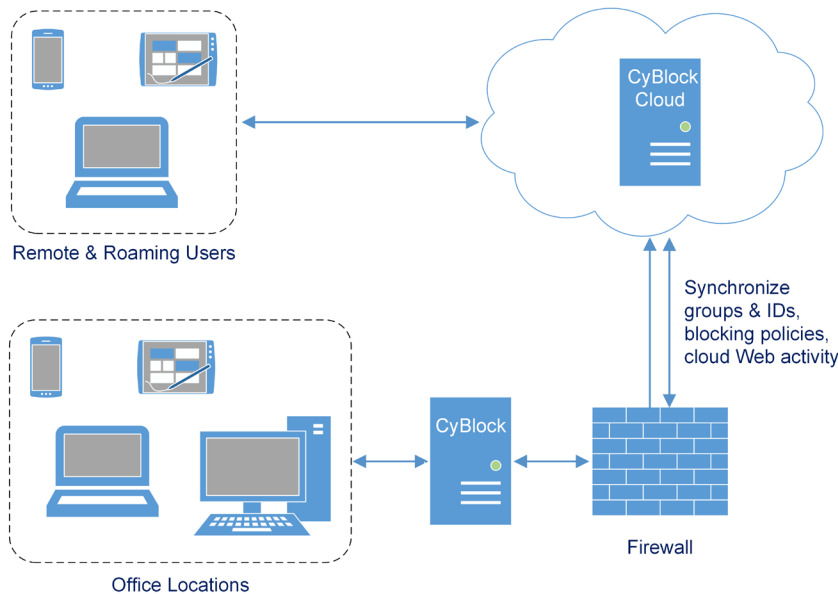

Hybrid Solution Benefits

- Integrate with CyBlock hardware and virtual environments.
- Extend Web filtering and monitoring to your entire distributed workforce.
- No need to backhaul remote Web traffic through VPN to the main office, improving performance and user experience.
- Able to reach hard-to-manage remote locations.
- Manage the CyBlock cloud service and local install from a single admin console.
- Complete enterprise view with reporting on both on-premises and remote employee Web traffic.
- Control over all data with cloud log data stored locally, not in the cloud.
- Reduced operating costs with secure, multi-tenant cloud infrastructure.

Technical Advantages

- **Installation Options.** Choose a CyBlock Appliance or Virtual Appliance installation.
- **Quick Deployment.** Easily support remote users and branch offices.
- **Bandwidth Control.** Route remote employee Web traffic to the cloud server.
- **Zero Cloud Storage.** Transfer cloud Web activity details to your local CyBlock.
- **Array Support.** Manage multiple cloud configurations from one server.
- **Complete Enterprise View.** Aggregate cloud Web activity details with your local CyBlock.
- **Minimal-Effort Administration.** Administer through the browser with ease.
- **Support.** Access to our knowledgeable support staff and services.

Fast and Effortless Setup

- Install enterprise-level CyBlock Virtual Appliance or CyBlock Appliance.
- Pair your local CyBlock installation with your CyBlock Cloud account.
- Local CyBlock configuration changes automatically sync with your cloud account.
- Run the Real-Time Web Monitor to view live traffic of remote employees.

Evaluation Support

When needed, Wavecrest provides consultation and advice via phone, live chat, remote, or e-mail at no charge during the free trial period.

Subscription Service

- U.S.-based Wavecrest Technical Support programs available
- Continuous URL List updates
- Free product upgrades

Wavecrest Computing
904 East New Haven Avenue
Melbourne, FL 32901
toll-free: 877-442-9346
voice: 321-953-5351
sales@wavecrest.net