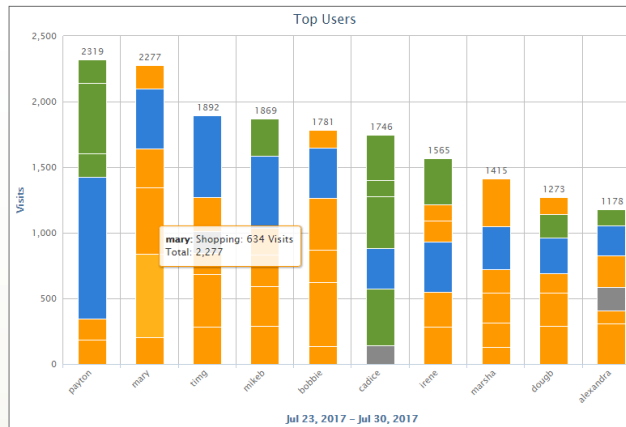

Advanced Employee Web Filtering and Monitoring Hybrid Deployment

CyBlock Hybrid covers your distributed workforce with a local CyBlock install for office locations and CyBlock Cloud for remote and roaming users. The Hybrid deployment extends advanced Web filtering and threat protection to your entire distributed workforce and gives you comprehensive employee reporting with Smart Engine analytics on all employees.

Advanced Web Filtering

- Configure policy exceptions for different users and groups.
- Use white & black lists to restrict or allow access to certain sites.
- Limit users' time online by hour and day of the week.
- Enable users to bypass a blocking action with coaching.
- Inspect or "tunnel" HTTPS by Web site, category, or user ID.
- Identify and stay ahead of a growing number of malware sites.

Comprehensive Employee Reporting

- Show activity for the entire organization, main office, or remote employees by groups, users, and categories.
- View snapshots of cloud Web activity identifying top Internet consumers.
- View trends and comparisons in cloud Web activity.
- Get accurate, actionable, manager-ready detailed reports to further analyze cloud Web usage.
- Easily distribute reports manually or schedule for automatic distribution.
- Comply with government and industry regulations such as CIPA and HIPAA.

Smart Engine Analytics

- Makes technical data easy to consume and manager-ready.
- Utilizes precise algorithms to present accurate and up-to-date Web-use data.
- Distinguishes between user clicks (visits) and unsolicited traffic (hits).
- Analyzes large volumes of data over long periods of time.
- Feeds pertinent data to the reporting dashboards.