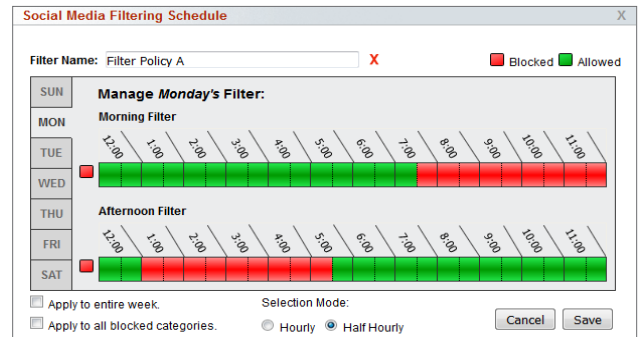

Advanced Employee Web Filtering and Monitoring Hybrid Deployment

CyBlock Hybrid covers your distributed workforce with a local CyBlock install for office locations and CyBlock Cloud for remote and roaming users. The Hybrid deployment extends advanced Web filtering and threat protection to your entire distributed workforce and gives you comprehensive employee reporting with Smart Engine analytics on all employees.

Advanced Web Filtering

- Configure policy exceptions for different users and groups.
- Use white & black lists to restrict or allow access to certain sites.
- Limit users' time online by hour and day of the week.
- Enable users to bypass a blocking action with coaching.
- Inspect or "tunnel" HTTPS by Web site, category, or user ID.
- Identify and stay ahead of a growing number of malware sites.

Comprehensive Employee Reporting

- Show activity for the entire organization, main office, or remote employees by groups, users, and categories.
- View snapshots of cloud Web activity identifying top Internet consumers.
- View trends and comparisons in cloud Web activity.
- Get accurate, actionable, manager-ready detailed reports to further analyze cloud Web usage.
- Easily distribute reports manually or schedule for automatic distribution.
- Comply with government and industry regulations such as CIPA and HIPAA.

Smart Engine Analytics

- Makes technical data easy to consume and manager-ready.
- Utilizes precise algorithms to present accurate and up-to-date Web-use data.
- Distinguishes between user clicks (visits) and unsolicited traffic (hits).
- Analyzes large volumes of data over long periods of time.
- Feeds pertinent data to the reporting dashboards.