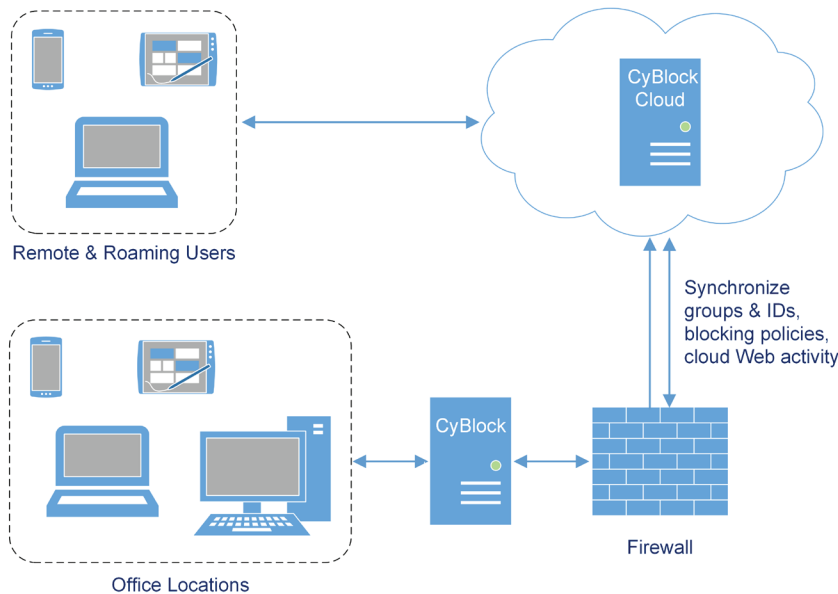

Hybrid Solution Benefits

- Integrate with CyBlock hardware and virtual environments.
- Extend Web filtering and monitoring to your entire distributed workforce.
- No need to backhaul remote Web traffic through VPN to the main office, improving performance and user experience.
- Able to reach hard-to-manage remote locations.
- Manage the CyBlock cloud service and local install from a single admin console.
- Complete enterprise view with reporting on both on-premises and remote employee Web traffic.
- Control over all data with cloud log data stored locally, not in the cloud.
- Reduced operating costs with secure, multi-tenant cloud infrastructure.

Technical Advantages

- **Installation Options.** Choose a CyBlock Appliance or Virtual Appliance installation.
- **Quick Deployment.** Easily support remote users and branch offices.
- **Bandwidth Control.** Route remote employee Web traffic to the cloud server.
- **Zero Cloud Storage.** Transfer cloud Web activity details to your local CyBlock.
- **Array Support.** Manage multiple cloud configurations from one server.
- **Complete Enterprise View.** Aggregate cloud Web activity details with your local CyBlock.
- **Minimal-Effort Administration.** Administer through the browser with ease.
- **Support.** Access our knowledgeable support staff and services for free.

Fast and Effortless Setup

- Install enterprise-level CyBlock Virtual Appliance or CyBlock Appliance.
- Pair your local CyBlock installation with your CyBlock Cloud account.
- Local CyBlock configuration changes automatically sync with your cloud account.
- Run the Real-Time Web Monitor to view live traffic of remote employees.

Evaluation Support

When needed, Wavecrest provides consultation and advice via telephone, live chat, or e-mail at no charge during the free trial period. Technical Support via WebEx (remote support) is also available.

Subscription Service

- No-charge, U.S.-based Wavecrest Technical Support by phone, live chat, WebEx, and e-mail for the lifetime of your license
- Continuous URL List updates
- Free product upgrades

Wavecrest Computing

904 East New Haven Avenue
Melbourne, FL 32901
toll-free: 877-442-9346
voice: 321-953-5351
fax: 321-953-5350
sales@wavecrest.net