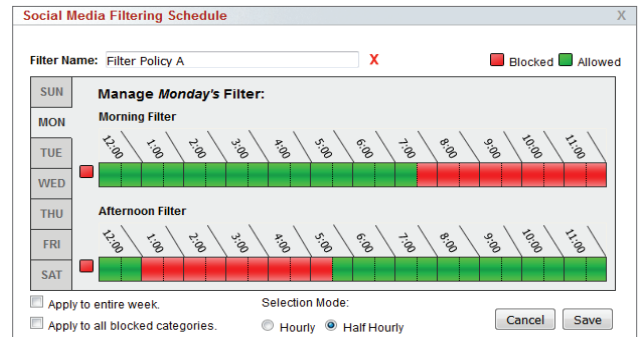

Advanced Employee Web Filtering and Monitoring Hybrid Deployment

CyBlock Hybrid covers your distributed workforce with a local CyBlock install for office locations and CyBlock Cloud for remote and roaming users. The Hybrid deployment extends advanced Web filtering and threat protection to your entire distributed workforce and gives you comprehensive employee reporting with Smart Engine analytics on all employees.

Advanced Web Filtering

- Configure policy exceptions for different users and groups.
- Use white & black lists to restrict or allow access to certain sites.
- Limit users' time online by hour and day of the week.
- Enable users to bypass a blocking action with coaching.
- Inspect or "tunnel" HTTPS by Web site, category, or user ID.
- Identify and stay ahead of a growing number of malware sites.

Comprehensive Employee Reporting

- Show activity for the entire organization, main office, or remote employees by groups, users, and categories.
- View snapshots of cloud Web activity identifying top Internet consumers.
- View trends and comparisons in cloud Web activity.
- Get accurate, actionable, manager-ready detailed reports to further analyze cloud Web usage.
- Easily distribute reports manually or schedule for automatic distribution.
- Comply with government and industry regulations such as CIPA and HIPAA.

Smart Engine Analytics

- Makes technical data easy to consume and manager-ready.
- Utilizes precise algorithms to present accurate and up-to-date Web-use data.
- Distinguishes between user clicks (visits) and unsolicited traffic (hits).
- Analyzes large volumes of data over long periods of time.
- Feeds pertinent data to the reporting dashboards.